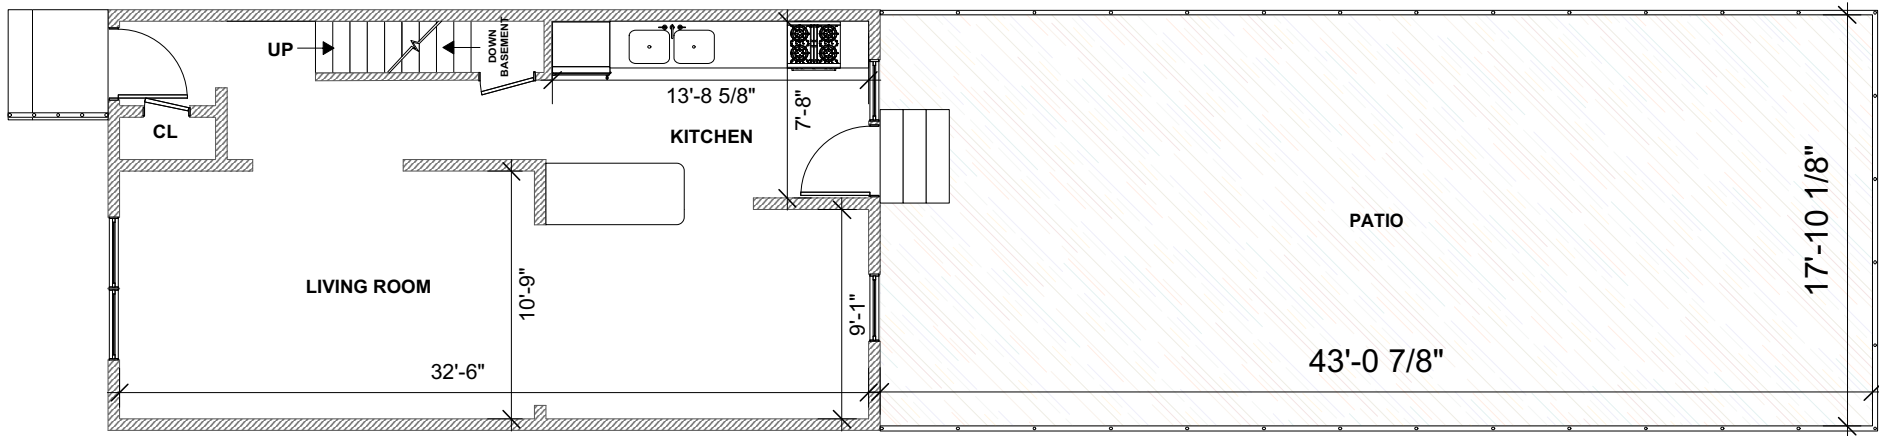

174-11 JEWEL AVENUE

FRESH MEADOWS, NY 11365

BASEMENT

TOTAL SQ. FT 598.14

Produced by —

Josh Mak

PHOTOGRAPHY

917-267-0504

174-11 JEWEL AVENUE

FRESH MEADOWS, NY 1136

FIRST FLOOR

TOTAL SQ. FT 611'36
ESTIMATED TOTAL SQ. FT 1,820

Produced by _____

Josh Mak

PHOTOGRAPHY

917-267-0504

174-11 JEWEL AVENUE

FRESH MEADOWS, NY 11365

SECOND FLOOR

TOTAL SQ. FT 611.36

Produced by _____

Josh Mak

PHOTOGRAPHY
917-267-0504