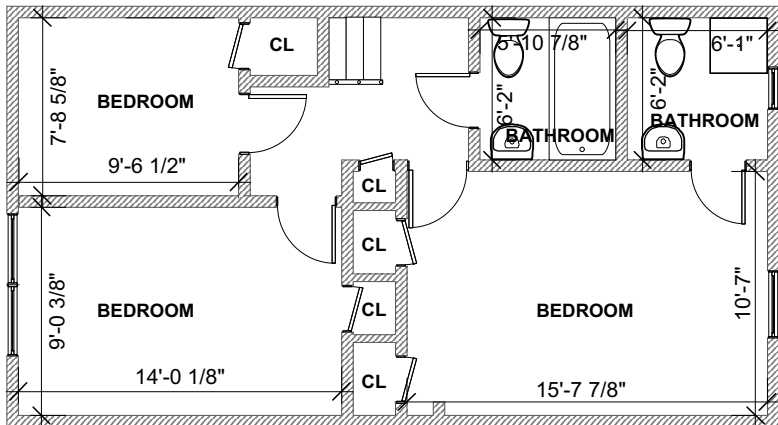

174-11 JEWEL AVENUE

FRESH MEADOWS, NY 1136

FIRST FLOOR

TOTAL SQ. FT 611'36
ESTIMATED TOTAL SQ. FT 1,820

Produced by _____

Josh Mak

PHOTOGRAPHY

917-267-0504

174-11 JEWEL AVENUE

FRESH MEADOWS, NY 11365

SECOND FLOOR

TOTAL SQ. FT 611.36

Produced by _____

Josh Mak

PHOTOGRAPHY
917-267-0504