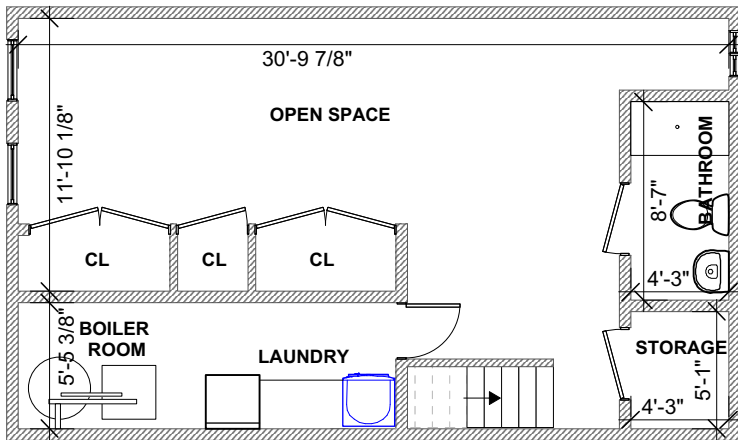

174-11 JEWEL AVENUE

FRESH MEADOWS, NY 11365

BASEMENT

TOTAL SQ. FT 598.14

Produced by —

Josh Mak

PHOTOGRAPHY

917-267-0504

174-11 JEWEL AVENUE

FRESH MEADOWS, NY 1136

FIRST FLOOR

TOTAL SQ. FT 611'36
ESTIMATED TOTAL SQ. FT 1,820

Produced by _____

Josh Mak

PHOTOGRAPHY

917-267-0504

174-11 JEWEL AVENUE

FRESH MEADOWS, NY 11365

SECOND FLOOR

TOTAL SQ. FT 611.36

Produced by _____

Josh Mak

PHOTOGRAPHY
917-267-0504